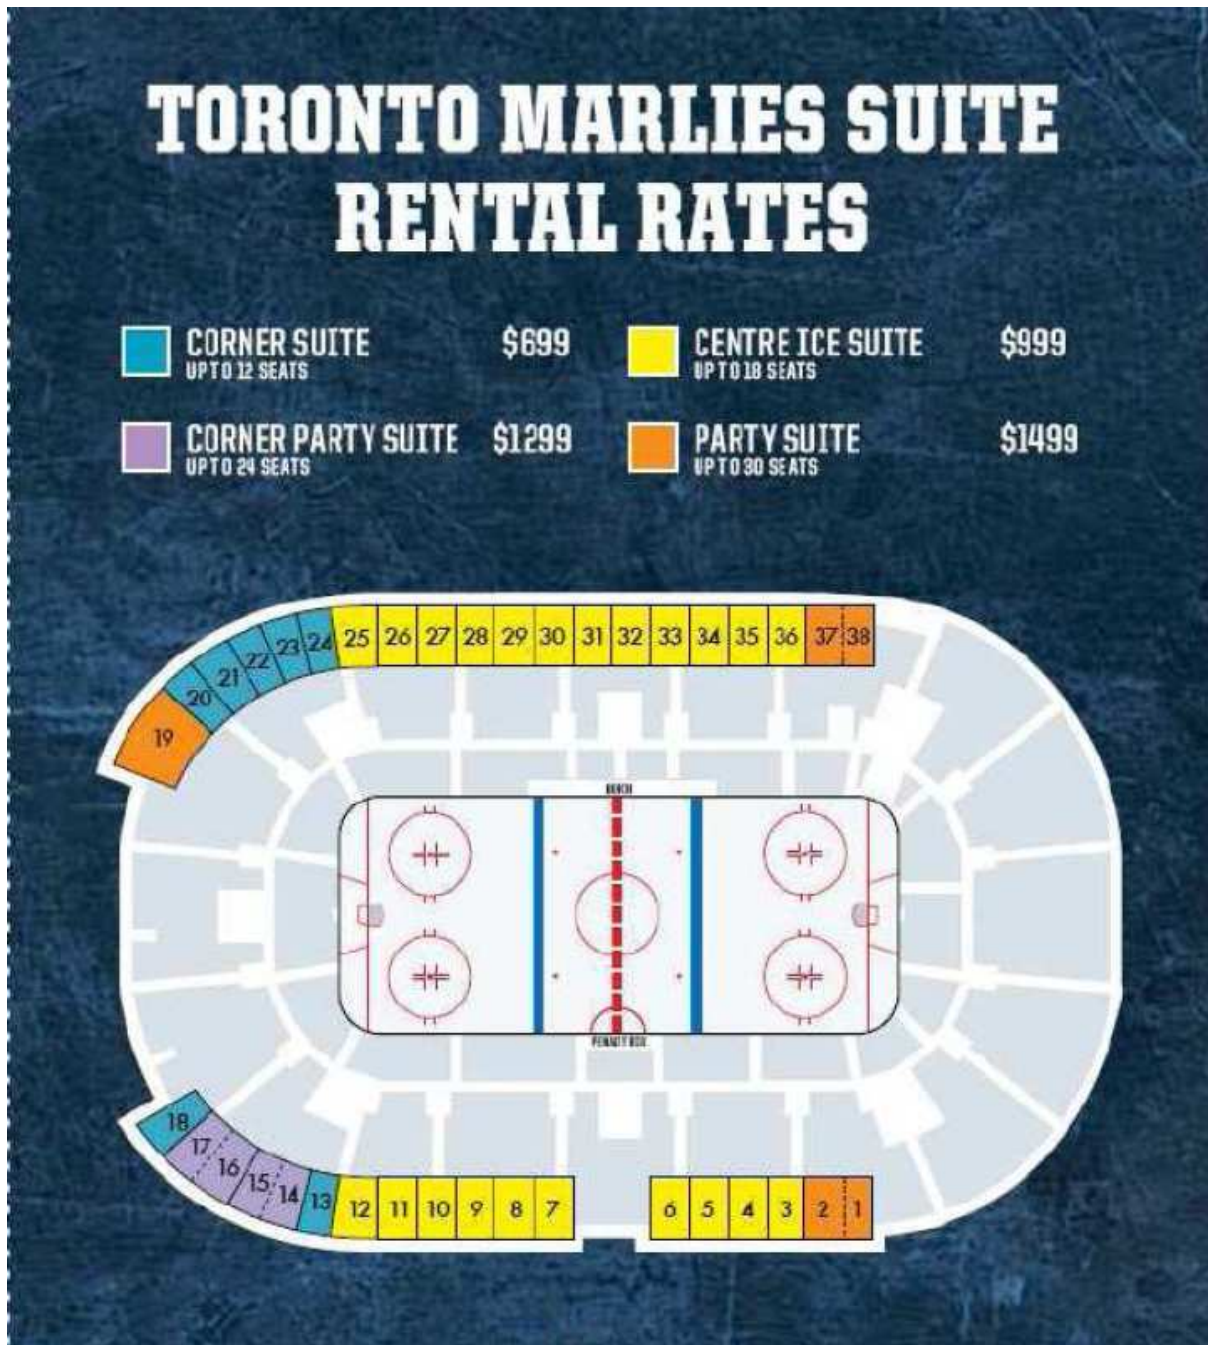

Ricoh Coliseum Suite Rental Rates

For more information, please contact Michael Miller at 416-263-3902 or mmiller@mapleleafsports.com