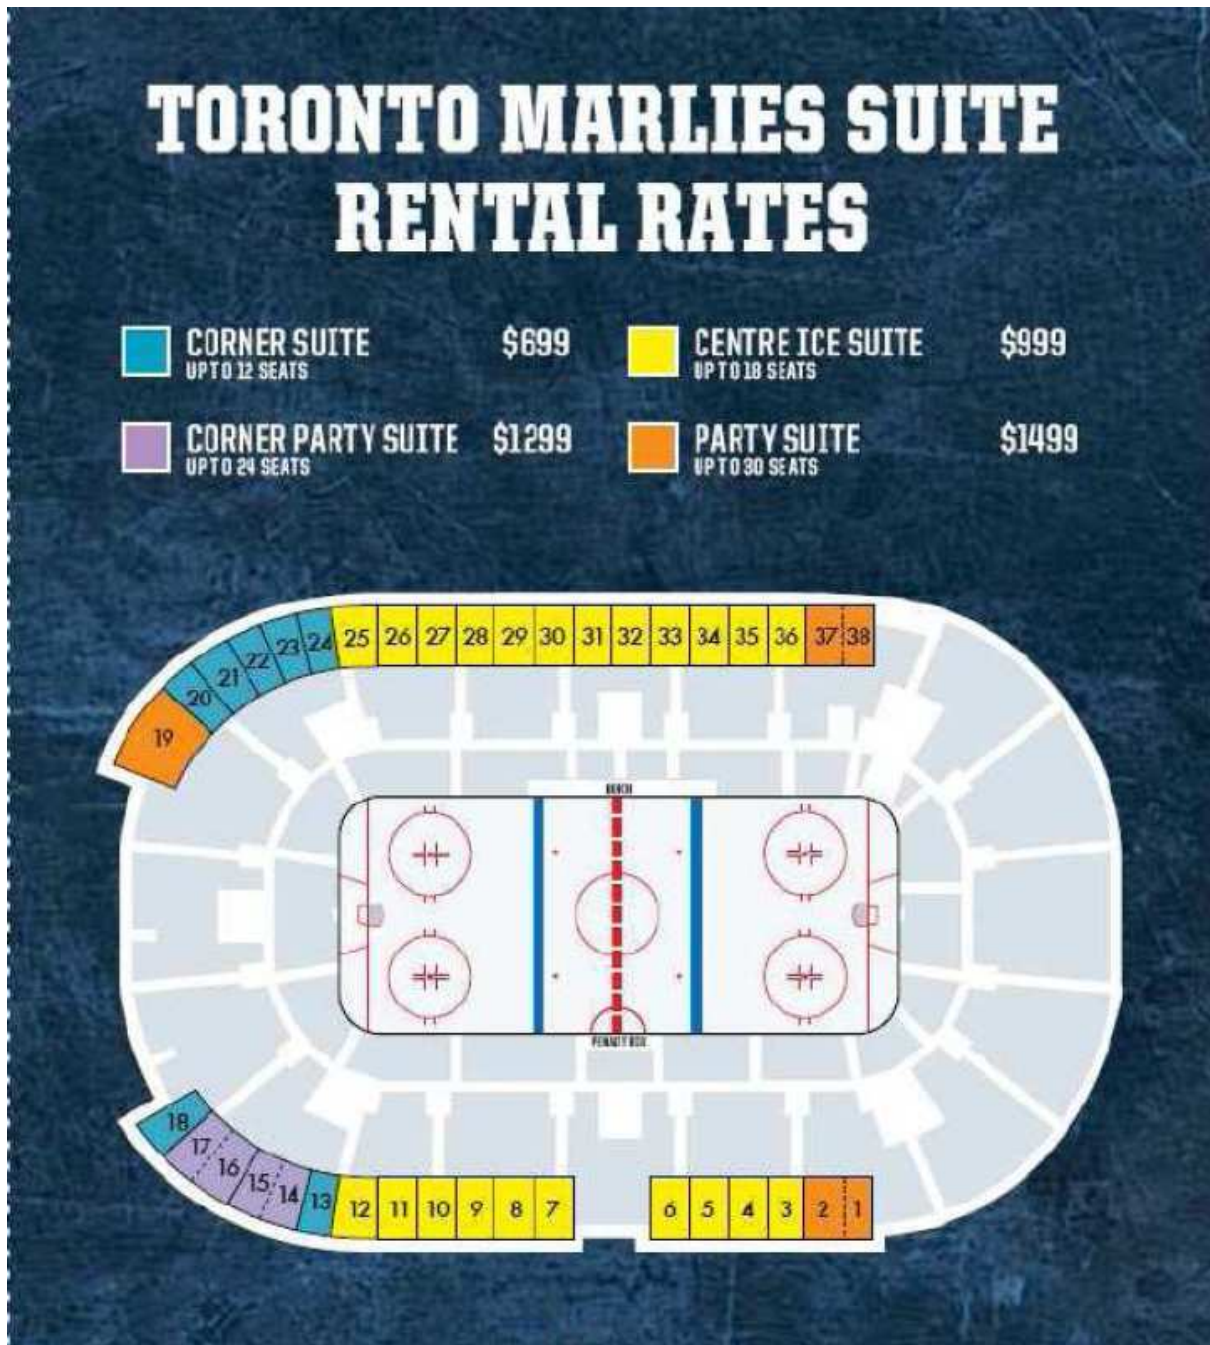

Ricoh Coliseum Suite Rental Rates

For more information, please contact Michael Miller at 416-263-3902 or mmiller@mapleleafsports.com