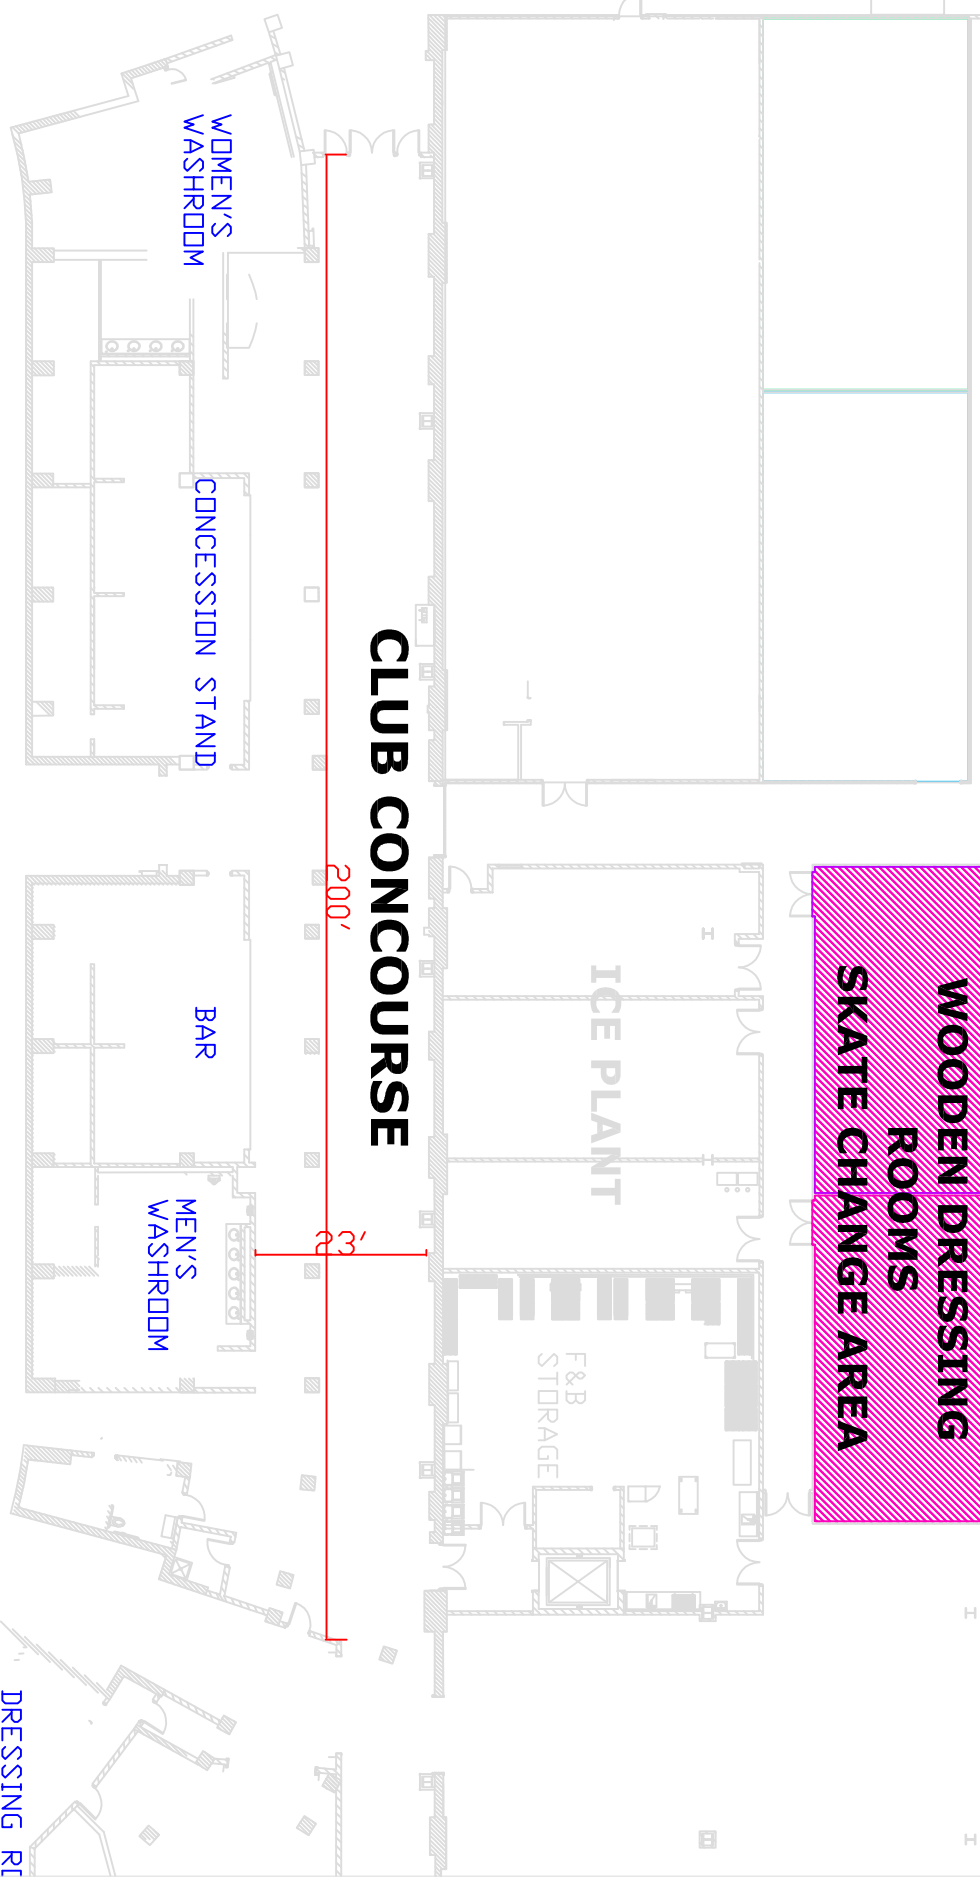

T
E
ICE

WEST ANNEX

**WOODEN DRESSING ROOMS
SKATE CHANGE AREA**

CLUB CONCOURSE

Ricoh Coliseum
Club Concourse Area

F'2009

Capacity - up to 600

DRESSING R