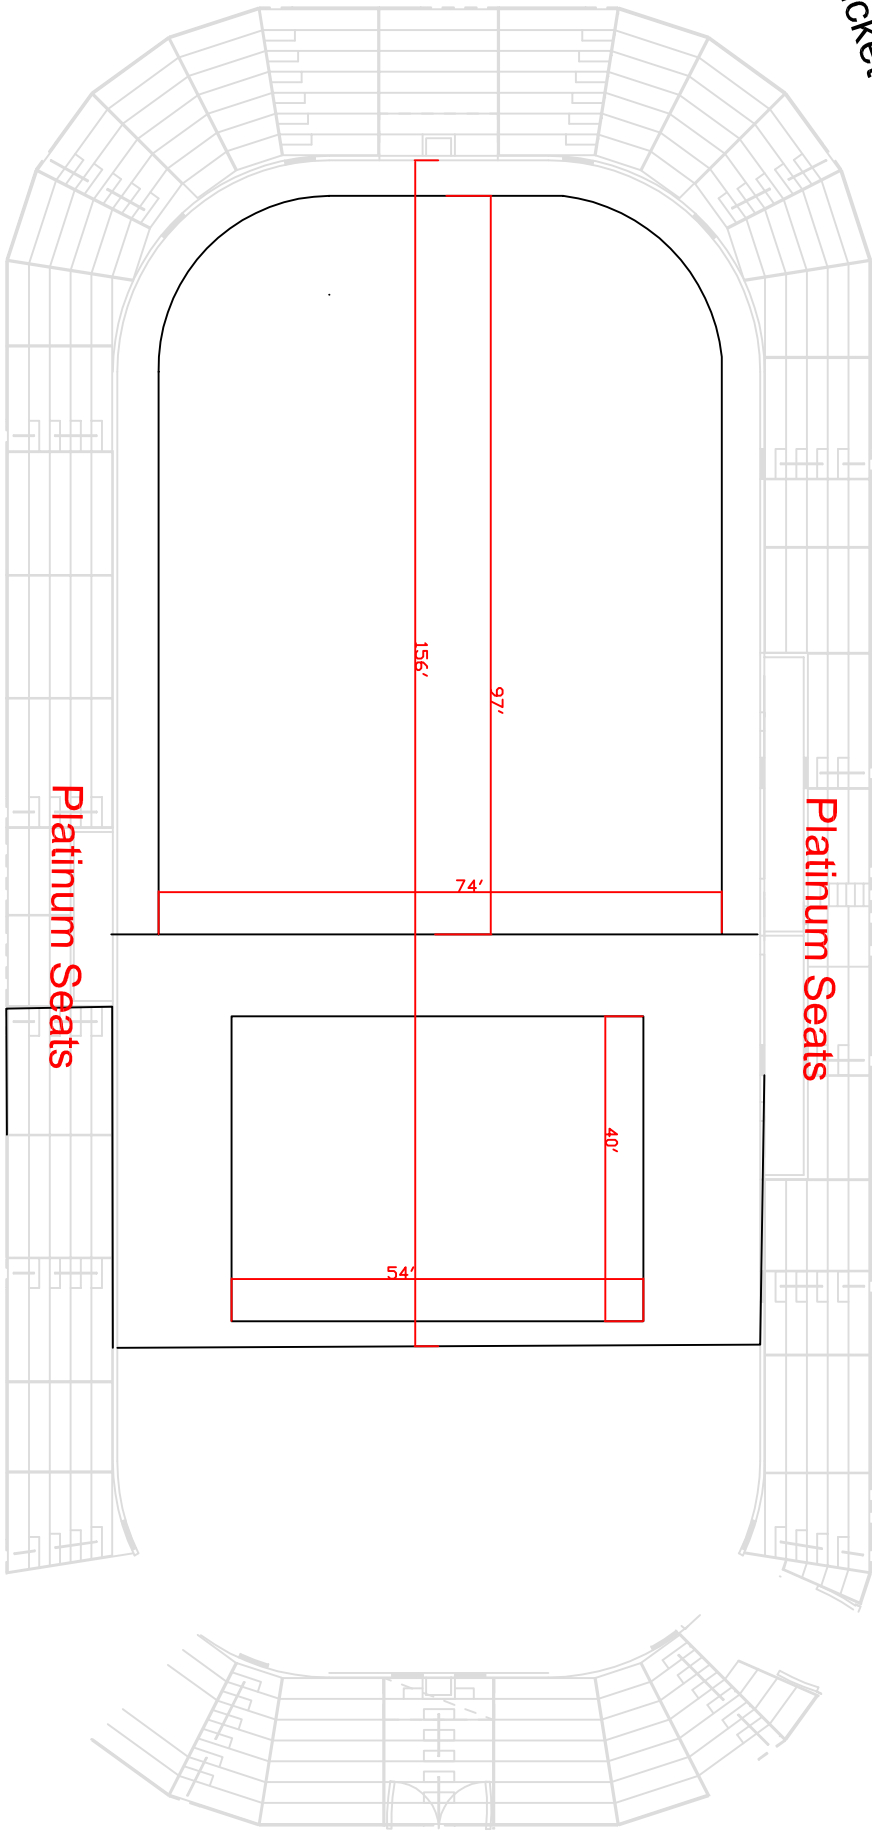

Heritage Court Entrance

Ticket Office Entrance

Bowl Concert Stage Mode
(plats in)

F'2009

Stage Size- 54'w x 40'd
Floor Capacity - 1100 -1450

Loading Dock (door 36)