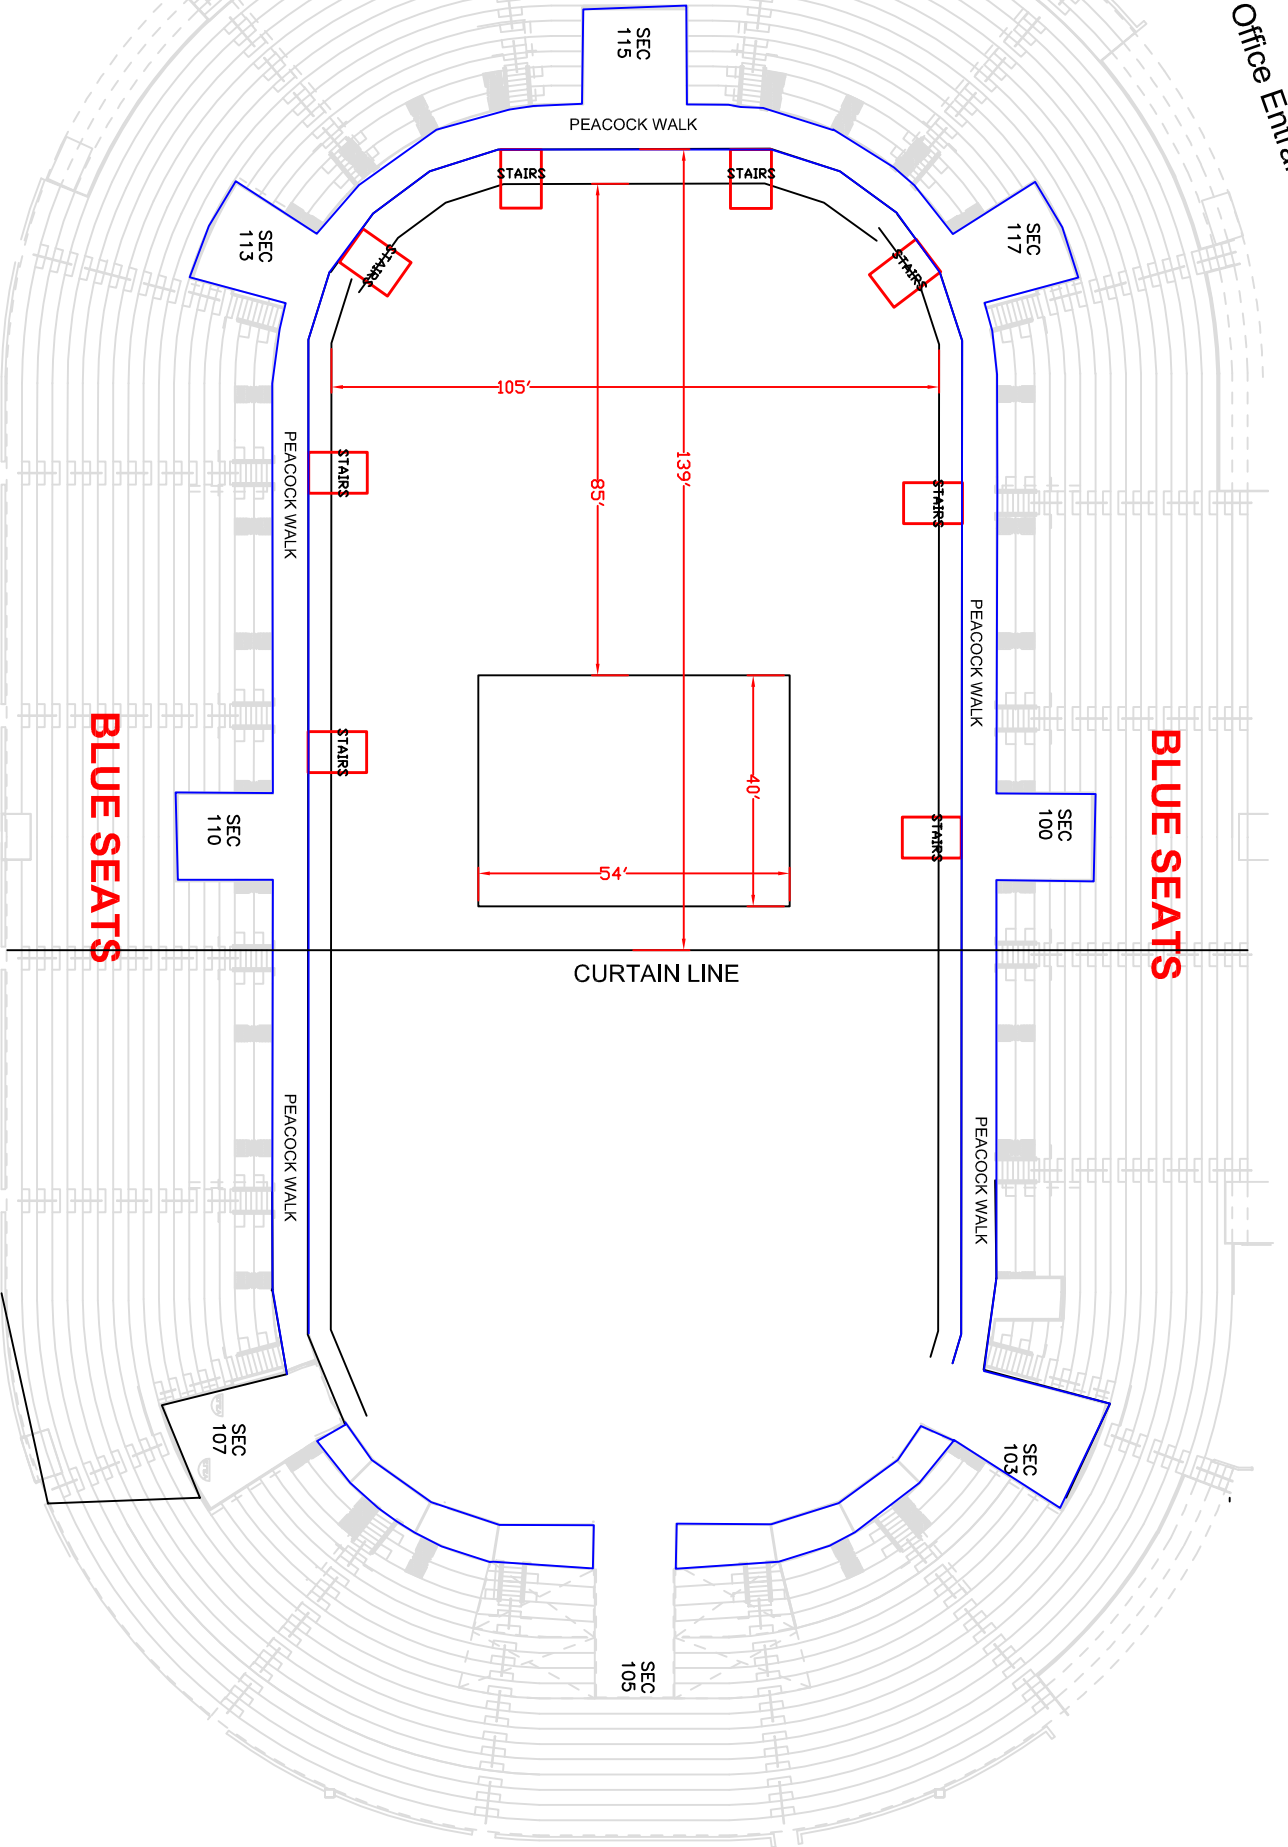

Ticket Office Entrance

Loading Dock (door 36)

BLUE SEATS

BLUE SEATS

BLUE SEATS

SEC 115

SEC 117

SEC 113

SEC 100

SEC 110

SEC 103

SEC 107

SEC 105

PEACOCK WALK

PEACOCK WALK

PEACOCK WALK

STAIRS

STAIRS

CURTAIN LINE

40'

54'

105'

85'

139'

Bowl Club Stage Mode
(plats out)

F'2009

Stage Size- 54'w x 40'd
Floor Capacity - 1550-1850