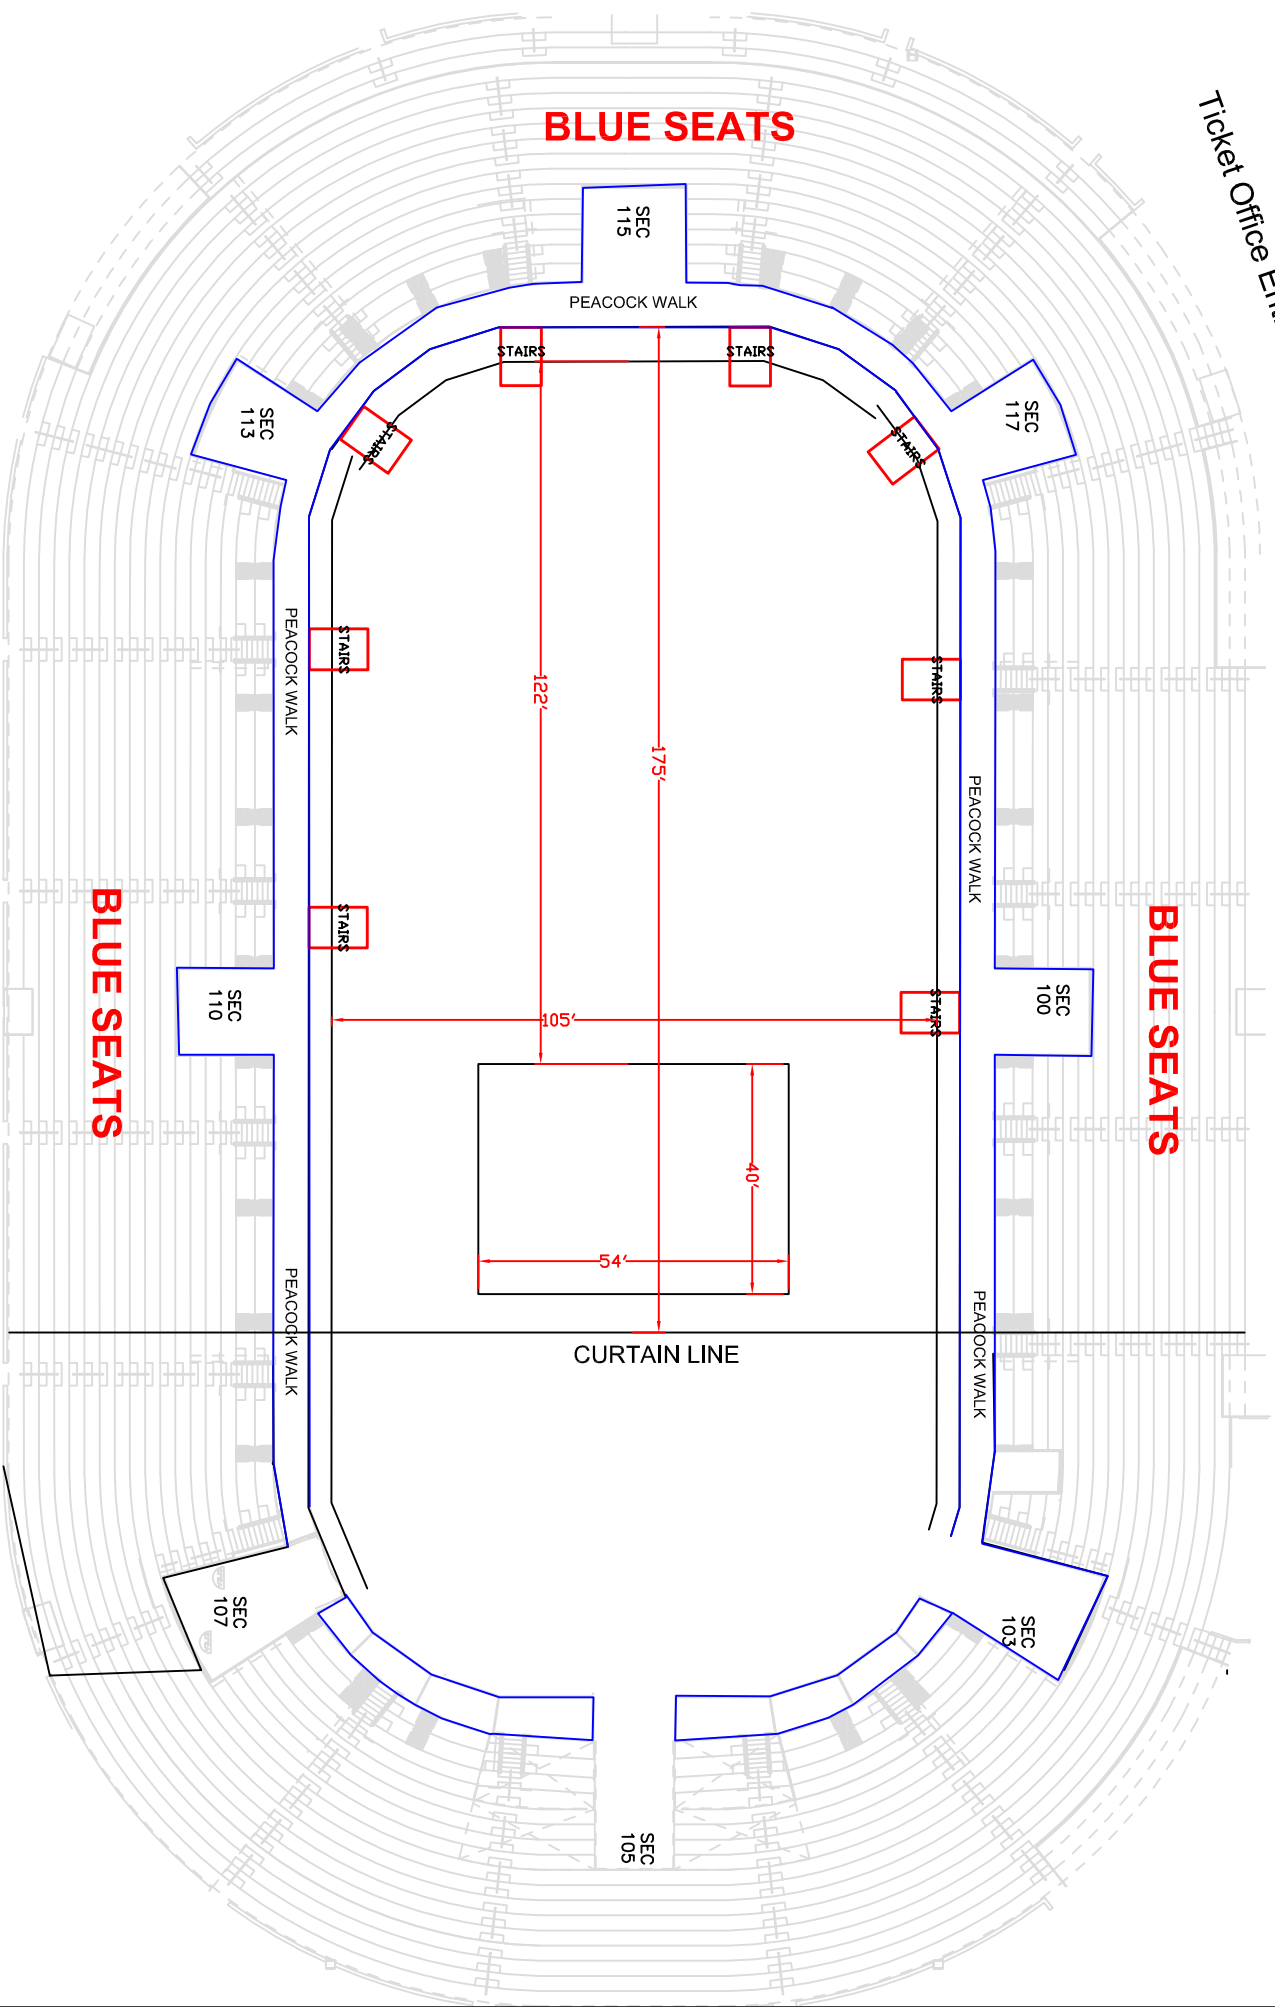

Ticket Office Entrance

Loading Dock (door 36)

BLUE SEATS

BLUE SEATS

BLUE SEATS

SEC 115

SEC 117

SEC 113

SEC 100

SEC 110

SEC 103

SEC 107

SEC 105

PEACOCK WALK

PEACOCK WALK

PEACOCK WALK

CURTAIN LINE

122'

175'

105'

40'

54'

Bowl Concert Stage Mode
(plats out)

F'2009

Stage Size - 54'w x 40'd
Floor Capacity - 2000-2300