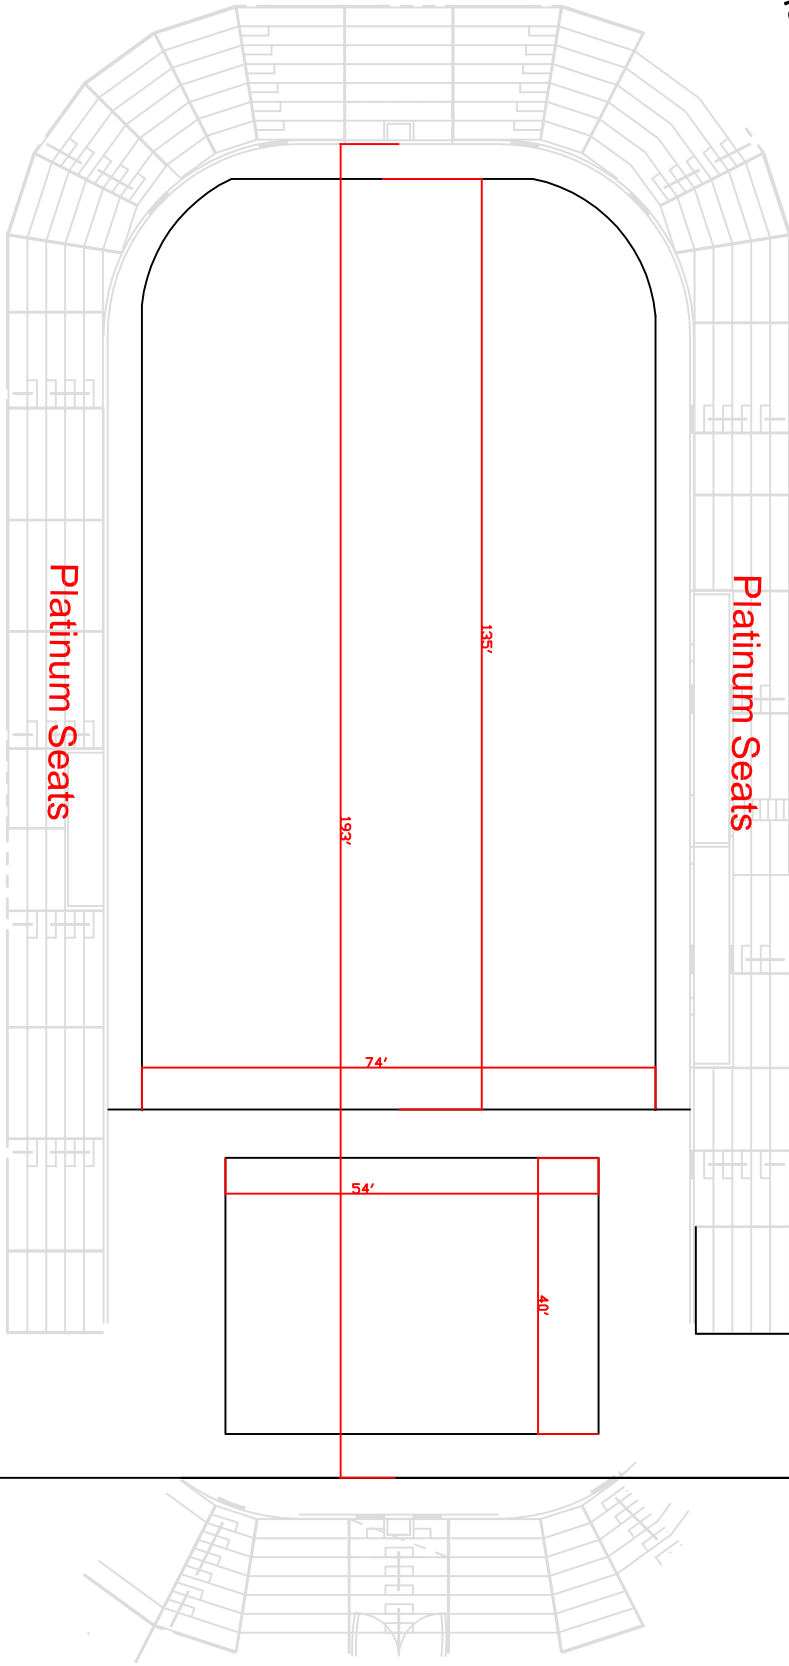

Heritage Court Entrance

Ticket Office Entrance

Bowl End Stage Mode
(plats in)

F'2009

Stage Size - 54'w x 40'd
Floor Capacity - 800-1800

Loading Dock (door 36)