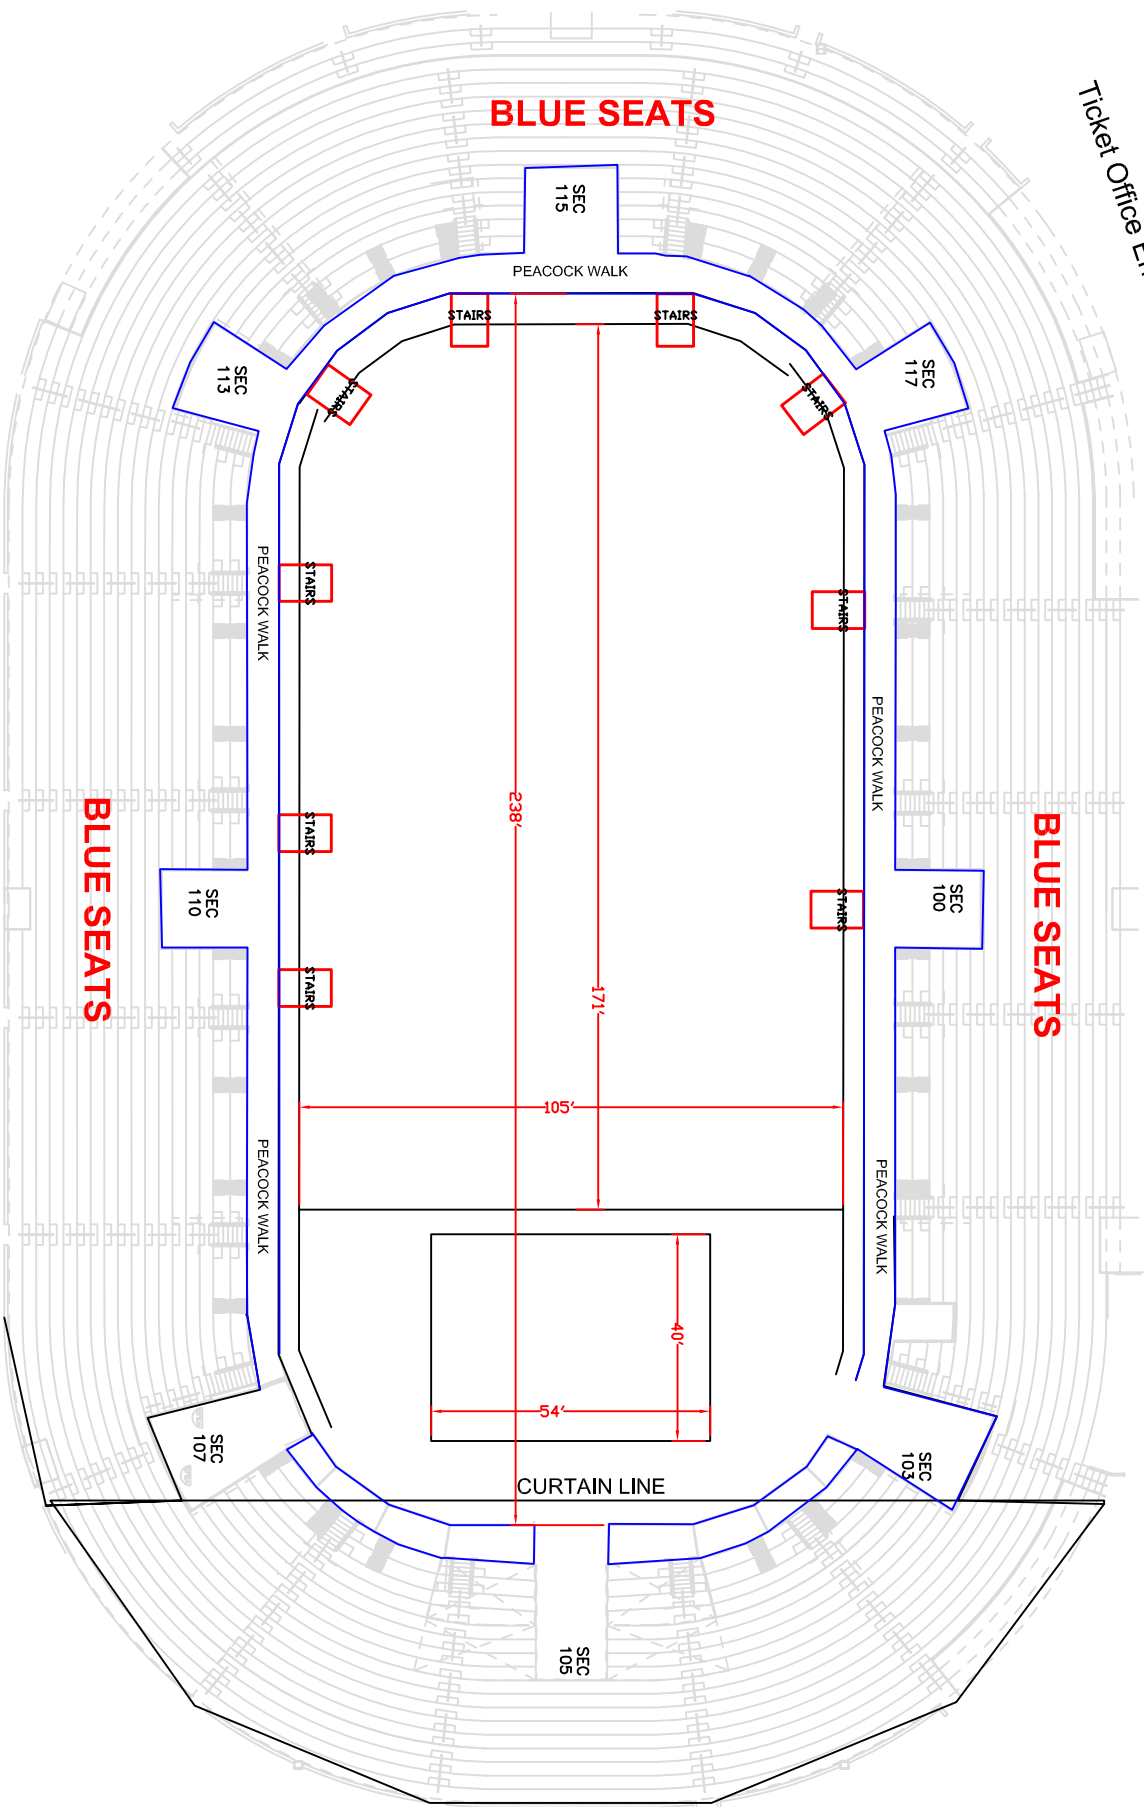

Ticket Office Entrance

Loading Dock (door 36)

BLUE SEATS

BLUE SEATS

BLUE SEATS

Bowl End Stage Mode
(plats out)

F'2009
→N

Stage Size - 54'w x 40'D
Floor Capacity - 2000-3000